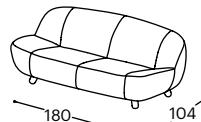

Aino

M - 606

Aino

The circular structure of this modular sofa is emphasized with adorable wooden legs and cushions in different colours. Owing to its depth, it is extremely comfortable which makes it very desirable piece of furniture for both home and office.

Aino

M - 606

High | 74
 Seat high | 41
 Seat depth | 65

12

20

21

22

23