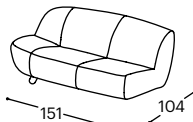

Aino

M - 606

Aino

The circular structure of this modular sofa is emphasized with adorable wooden legs and cushions in different colours. Owing to its depth, it is extremely comfortable which makes it very desirable piece of furniture for both home and office.

Aino

M - 606

High | 74
 Seat high | 41
 Seat depth | 65

12

20

21

22

23