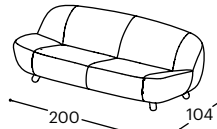

Aino

M - 606

High | 74
Seat high | 41
Seat depth | 65

12

20

21

22

23

270

271

272

273

90

71

73

80

Product description:

Wooden frame	Load-bearing parts made of dried beech, 18mm veneer, 16mm chipboard, upholstered cardboard.
Seat surface	Highly elastic HR foam, 200g thermodynamically processed cotton, felt, wave spring.
Backrest	Wooden feet made of oak, oiled.
Leg frame	Alternatively, wooden feet made of beech, stained, and lacquered are possible in 6 different colors.
Function	No additional functional possibilities.
Cover material	There is a wide selection of fabrics available.