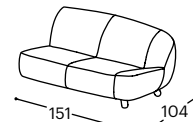

Aino

M - 606

Aino

The circular structure of this modular sofa is emphasized with adorable wooden legs and cushions in different colours. Owing to its depth, it is extremely comfortable which makes it very desirable piece of furniture for both home and office.

Aino

M - 606

High | 74
 Seat high | 41
 Seat depth | 65

12

20

21

22

23