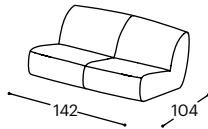

Aino

M - 606

High | 74
Seat high | 41
Seat depth | 65

12

20

21

22

23

270

271

272

273

90

71

73

80

Product description:

Wooden frame	Load-bearing parts made of dried beech, 18mm veneer, 16mm chipboard, upholstered cardboard.
Seat surface	Highly elastic HR foam, 200g thermodynamically processed cotton, felt, wave spring.
Backrest	Wooden feet made of oak, oiled.
Leg frame	Alternatively, wooden feet made of beech, stained, and lacquered are possible in 6 different colors.
Function	No additional functional possibilities.
Cover material	There is a wide selection of fabrics available.