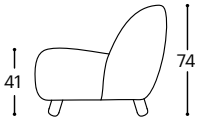

Aino

M - 606

Aino

The circular structure of this modular sofa is emphasized with adorable wooden legs and cushions in different colours. Owing to its depth, it is extremely comfortable which makes it very desirable piece of furniture for both home and office.

Aino

M - 606

High | 74
 Seat high | 41
 Seat depth | 65

12

20

21

22

23