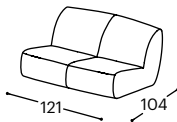

Aino

M - 606

Aino

The circular structure of this modular sofa is emphasized with adorable wooden legs and cushions in different colours. Owing to its depth, it is extremely comfortable which makes it very desirable piece of furniture for both home and office.

Aino

M - 606

High | 74
 Seat high | 41
 Seat depth | 65

12

20

21

22

23