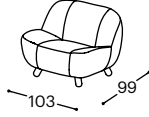

Aino

M - 606

Aino

The circular structure of this modular sofa is emphasized with adorable wooden legs and cushions in different colours. Owing to its depth, it is extremely comfortable which makes it very desirable piece of furniture for both home and office.

Aino

M - 606

High | 74
 Seat high | 41
 Seat depth | 65

12

20

21

22

23