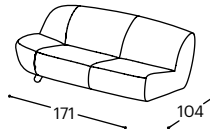

Aino

M - 606

High | 74
Seat high | 41
Seat depth | 65

12

20

21

22

23

270

271

272

273

90

71

73

80

Product description:

Wooden frame	Load-bearing parts made of dried beech, 18mm veneer, 16mm chipboard, upholstered cardboard.
Seat surface	Highly elastic HR foam, 200g thermodynamically processed cotton, felt, wave spring.
Backrest	Wooden feet made of oak, oiled.
Leg frame	Alternatively, wooden feet made of beech, stained, and lacquered are possible in 6 different colors.
Function	No additional functional possibilities.
Cover material	There is a wide selection of fabrics available.