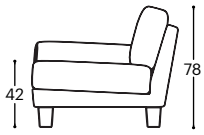

Bella

M - 731

Bella

The modular sofa Bella impresses with its geometric balance and creates an atmosphere of tranquility and visual appeal in your living space. With its subtle and elegant design, Bella adds a new level of beauty to your living room, creating a harmonious and inviting atmosphere.

Bella

M - 731

High | 78
Seat high | 42
Seat depth | 66

Product description:

Wooden frame	Load-bearing parts made of dried beech, 16mm chipboard, upholstered cardboard, 18mm veneer.
Seat surface	Highly elastic HR foam, 200g thermodynamically processed cotton, wave spring.
Backrest	Anatomically shaped foam density 22, 200g and 300g thermodynamically processed cotton.
Leg frame	Wooden foot frame made of beech, stained and lacquered. 6 colors are available.
Function	No additional functional possibilities.
Cover material	There is a wide selection of fabrics and leathers available.