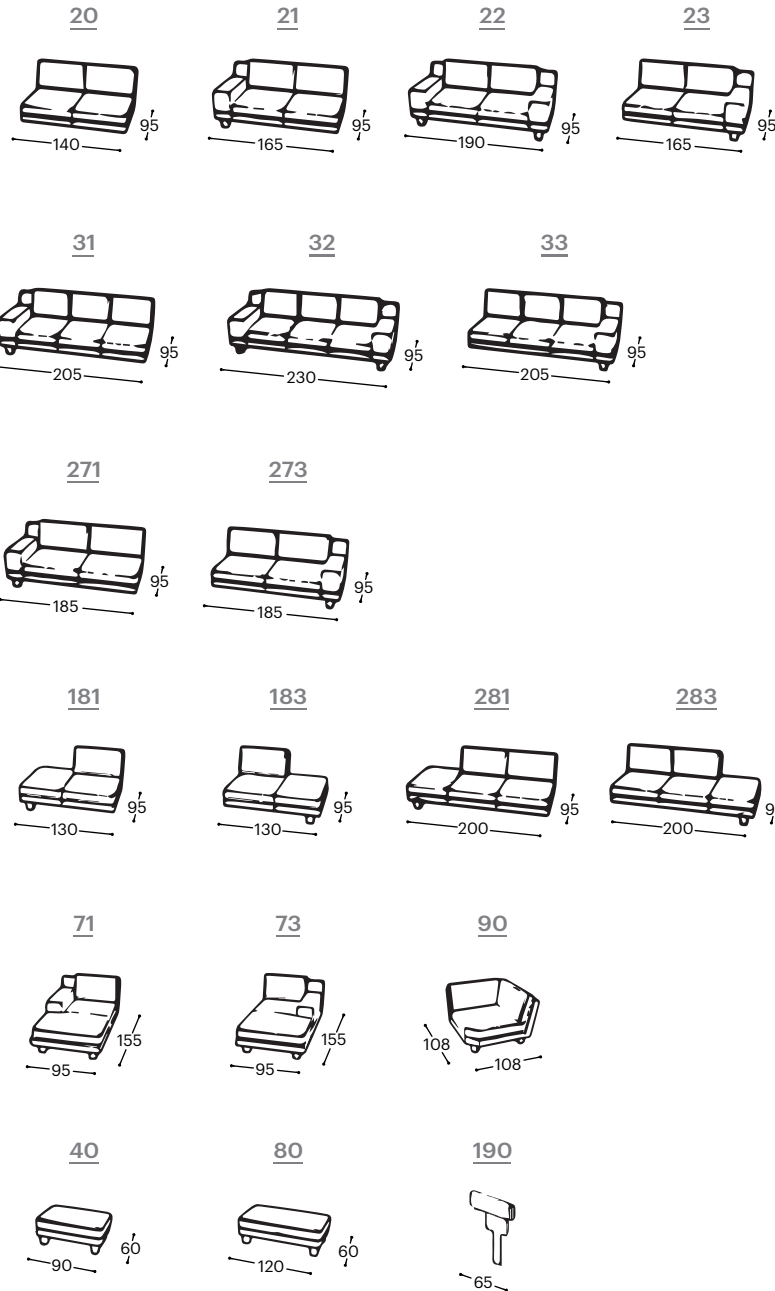

Bella

M - 731

Bella

The modular sofa Bella impresses with its geometric balance and creates an atmosphere of tranquility and visual appeal in your living space. With its subtle and elegant design, Bella adds a new level of beauty to your living room, creating a harmonious and inviting atmosphere.

Bella

M - 731

High | 78
Seat high | 42
Seat depth | 66

Product description:

Wooden frame	Load-bearing parts made of dried beech, 16mm chipboard, upholstered cardboard, 18mm veneer.
Seat surface	Highly elastic HR foam, 200g thermodynamically processed cotton, wave spring.
Backrest	Anatomically shaped foam density 22, 200g and 300g thermodynamically processed cotton.
Leg frame	Wooden foot frame made of beech, stained and lacquered. 6 colors are available.
Function	No additional functional possibilities.
Cover material	There is a wide selection of fabrics and leathers available.