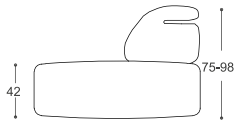

Isola

M - 600

Isola

The modular feather filled sofa Isola, with flexible rests, can function as a whole or as a combination of several individual elements. Its appearance emphasizes and accentuates its extraordinary comfort. Characteristic edges outline the sofa's profile, providing it with charm and authenticity.

Isola

M - 600

High | 75/98
 Seat high | 42
 Seat depth | 61

Product description:

Wooden frame	Load-bearing parts made of dried beech, 16mm chipboard, upholstered cardboard, 18mm veneer, raw Lesonit 3mm.
Seat surface	Combination of firm foam and highly elastic HR foam, cushions filled with feathers, 300g thermodynamically processed cotton, wave spring.
Backrest	Anatomically shaped, highly elastic foam, cushions filled with feathers, rubber straps, adjustable headrest.
Leg frame	Wooden foot frame made of beech, stained and lacquered. 6 colors are available. Another option: made of chromed metal.
Function	No additional functional possibilities.
Cover material	Just like you can choose your sofa set, you can also choose the material. There is a wide selection of imported fabrics and cowhide leather available.