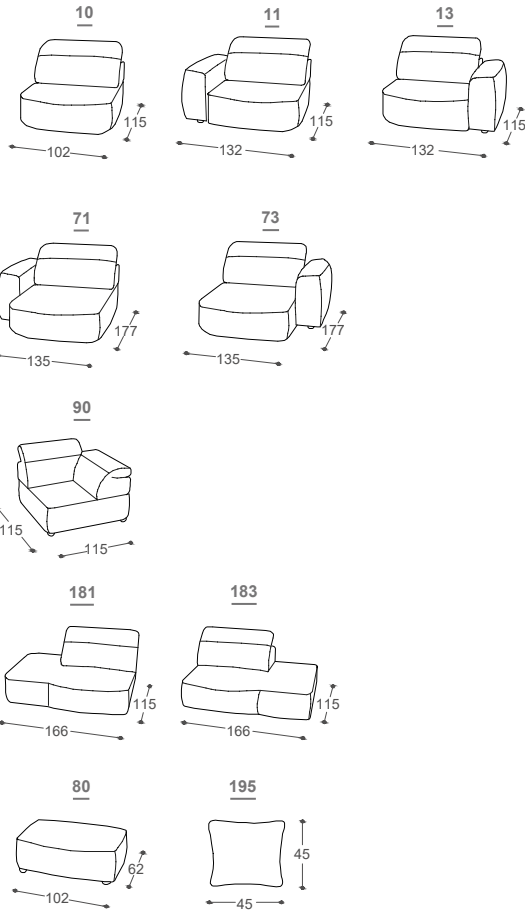

Isola

M - 600

Isola

The modular feather filled sofa Isola, with flexible rests, can function as a whole or as a combination of several individual elements. Its appearance emphasizes and accentuates its extraordinary comfort. Characteristic edges outline the sofa's profile, providing it with charm and authenticity.

Isola

M - 600

High | 75/98
 Seat high | 42
 Seat depth | 61

Product description:

Wooden frame	Load-bearing parts made of dried beech, 16mm chipboard, upholstered cardboard, 18mm veneer, raw Lesonit 3mm.
Seat surface	Combination of firm foam and highly elastic HR foam, cushions filled with feathers, 300g thermodynamically processed cotton, wave spring.
Backrest	Anatomically shaped, highly elastic foam, cushions filled with feathers, rubber straps, adjustable headrest.
Leg frame	Wooden foot frame made of beech, stained and lacquered. 6 colors are available. Another option: made of chromed metal.
Function	No additional functional possibilities.
Cover material	Just like you can choose your sofa set, you can also choose the material. There is a wide selection of imported fabrics and cowhide leather available.