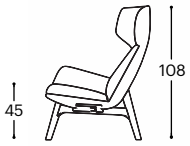

# Akari

M - 120

High | 108  
 Seat high | 45  
 Seat depth | 47

Leg options:

Wooden legs  
H20

Wooden legs  
L10

Metal legs  
P19

Metal leg-cross  
R13