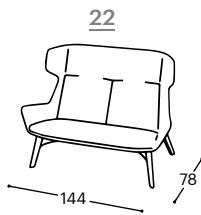

Leg options: