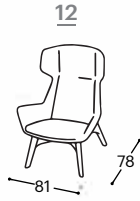

# Akari

M - 120

High | 108  
 Seat height | 45  
 Seat depth | 47

Nogice opcionalno:

Wooden legs  
H20

Wooden legs  
L10

Metal cross  
P19

Metal cross  
krst - R13