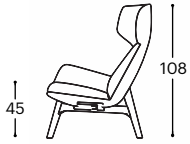

# Akari

M - 120

High | 108  
 Seat height | 45  
 Seat depth | 47

Nogice opcionalno:

Wooden legs  
H20

Wooden legs  
L10

Metal cross  
P19

Metal cross  
krst - R13