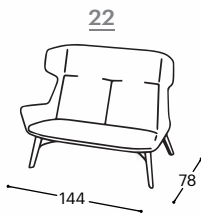

Legs options: