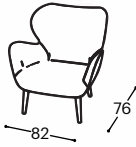

The clean and minimal outline with fine upholstery can be paired with a choice of four base options.

High | 92
Seat high | 46
Seat depth | 49

Kuori

M - 117

12

Leg options:

Wooden legs
GL

Wooden legs
H16

Metal cross
D13

Metal
D09

Product description:

Wooden frame	Metal frame, 18mm veneer.
Seat surface	Tightly-fitting, cold-treated polyurethane foam.
Backrest	Tightly-fitting, cold-treated polyurethane foam.
Leg frame	Wooden legs, metal legs, metal cross, and metal plate.
Function	No additional functional possibilities.
Cover material	A wide selection of fabrics and leathers is available.