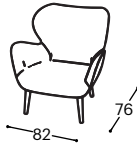

Mio

M - 118

Mio is a beautiful piece of furniture which gracefully combines softness, comfort and the craftsmanship of the finest quality. This is an inviting armchair, offering a perfect nook for relaxing and sitting back. A range of four different base options allows for a customizable solution.

Mio

M - 118

High | 92
Seat high | 46
Seat depth | 49

12

Leg options:

Wooden legs
GL

Wooden legs
H16

Metal cross
D13

Metal
D09

Product description:

| | |
|----------------|--|
| Wooden frame | Metal frame, 18mm veneer. |
| Seat surface | Tightly-fitting, cold-treated polyurethane foam. |
| Backrest | Tightly-fitting, cold-treated polyurethane foam. |
| Leg frame | Wooden legs, metal legs, metal cross, and metal plate. |
| Function | No additional functional possibilities. |
| Cover material | There is a wide selection of fabrics and leathers available. |