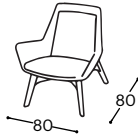

Yuna

M - 119

Yuna

Designed with great comfort and a modern expression through refined geometric lines, the Yuna lounge chair is a perfect companion for everyday life.

You have the freedom to choose the appropriate base for your individual taste and the requirements of your space.

Yuna

M - 119

High | 80
Seat high | 46
Seat depth | 49

12

Leg options:

Wooden legs
L10

Metal legs
P19

Metal cross legs
D13

Metal legs
D09

Product description:

Wooden frame	Metal frame, 18mm veneer.
Seat surface	Tightly-fitting, cold-treated polyurethane foam.
Backrest	Tightly-fitting, cold-treated polyurethane foam.
Leg frame	Wooden legs, metal legs, metal cross, and metal plate.
Function	No additional functional possibilities.
Cover material	There is a wide selection of fabrics and leathers available.