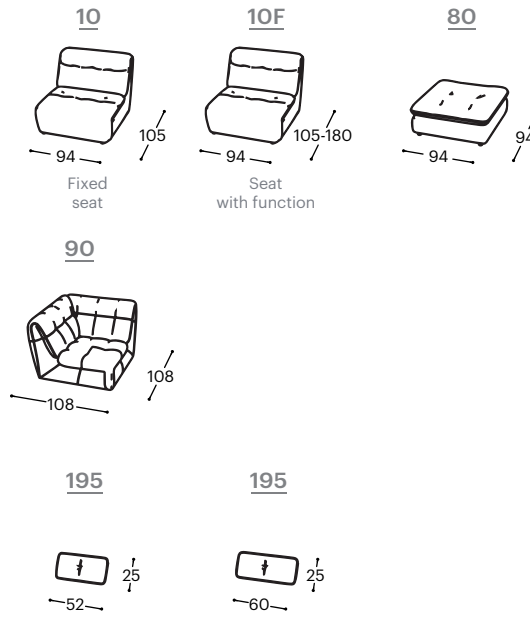

# Aita

The modular sofa Aita offers a unique opportunity for relaxation with its foldable backrest and seat. By simply folding it, you can lean back and assume a comfortable reclining position. Aita invites you to unwind and fully enjoy your evenings or leisure time. With its versatile functionality and appealing design, the modular sofa Aita becomes the perfect companion for your home.

# Aita

M - 602

High | 81-122  
 Seat high | 46-28  
 Seat depth | 58-124

## Product description:

Wooden frame	Load-bearing parts made of dried beech, upholstered cardboard, 18mm veneer.
Seat surface	Highly elastic HR foam, 200g thermodynamically processed non-woven fabric, elastic straps.
Backrest	Anatomically shaped foam density 22, 200g thermodynamically processed non-woven fabric, elastic straps.
Leg frame	Feet made of black plastic.
Function	No additional functional possibilities.
Cover material	There is a wide selection of fabrics and leathers available.