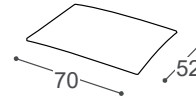

Arco

M - 605

High | 71
 Seat high | 43
 Seat depth | 71+16

12

22

202

32

302

80

190

195

196

Product description:

Wooden frame	Load-bearing parts made of dried beech, 18mm veneer, upholstered cardboard.
Seat surface	Foam combination density 30, feather-filled cushions, 100+300g thermodynamically processed cotton, felt, wave spring.
Backrest	Anatomically shaped foam density 30, 100g thermodynamically processed cotton.
Leg frame	Wooden legs and frame made of oak, oiled.
Function	Optional seat depth adjustment of 16 cm is available.
Cover material	Just as you can choose the composition of your upholstery suite, you can also select the cover material. There is a wide selection of fabrics and leathers available to you.