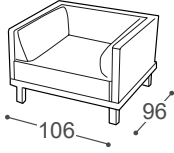

Arco

M - 605

High | 71
 Seat high | 43
 Seat depth | 71+16

12

22

202

32

302

80

190

195

196

Product description:

Wooden frame	Load-bearing parts made of dried beech, 18mm veneer, upholstered cardboard.
Seat surface	Foam combination density 30, feather-filled cushions, 100+300g thermodynamically processed cotton, felt, wave spring.
Backrest	Anatomically shaped foam density 30, 100g thermodynamically processed cotton.
Leg frame	Wooden legs and frame made of oak, oiled.
Function	Optional seat depth adjustment of 16 cm is available.
Cover material	Just as you can choose the composition of your upholstery suite, you can also select the cover material. There is a wide selection of fabrics and leathers available to you.