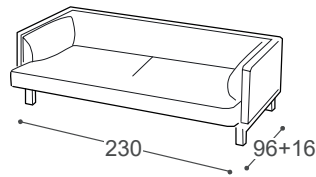

Arco

M - 605

High | 71
 Seat high | 43
 Seat depth | 71+16

12

22

202

32

302

80

190

195

196

Product description:

Wooden frame	Load-bearing parts made of dried beech, 18mm veneer, upholstered cardboard.
Seat surface	Foam combination density 30, feather-filled cushions, 100+300g thermodynamically processed cotton, felt, wave spring.
Backrest	Anatomically shaped foam density 30, 100g thermodynamically processed cotton.
Leg frame	Wooden legs and frame made of oak, oiled.
Function	Optional seat depth adjustment of 16 cm is available.
Cover material	Just as you can choose the composition of your upholstery suite, you can also select the cover material. There is a wide selection of fabrics and leathers available to you.