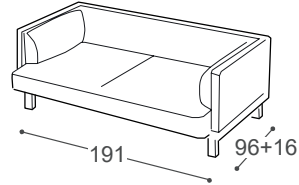

Arco

M - 605

High | 71
 Seat high | 43
 Seat depth | 71+16

12

22

202

32

302

80

190

195

196

Product description:

Wooden frame	Load-bearing parts made of dried beech, 18mm veneer, upholstered cardboard.
Seat surface	Foam combination density 30, feather-filled cushions, 100+300g thermodynamically processed cotton, felt, wave spring.
Backrest	Anatomically shaped foam density 30, 100g thermodynamically processed cotton.
Leg frame	Wooden legs and frame made of oak, oiled.
Function	Optional seat depth adjustment of 16 cm is available.
Cover material	Just as you can choose the composition of your upholstery suite, you can also select the cover material. There is a wide selection of fabrics and leathers available to you.