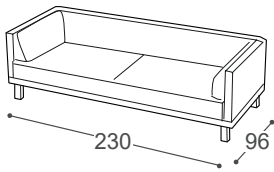

Arco

M - 605

High | 71
 Seat high | 43
 Seat depth | 71+16

12

22

202

32

302

80

190

195

196

Product description:

Wooden frame	Load-bearing parts made of dried beech, 18mm veneer, upholstered cardboard.
Seat surface	Foam combination density 30, feather-filled cushions, 100+300g thermodynamically processed cotton, felt, wave spring.
Backrest	Anatomically shaped foam density 30, 100g thermodynamically processed cotton.
Leg frame	Wooden legs and frame made of oak, oiled.
Function	Optional seat depth adjustment of 16 cm is available.
Cover material	Just as you can choose the composition of your upholstery suite, you can also select the cover material. There is a wide selection of fabrics and leathers available to you.