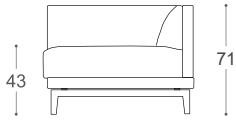

EXTRAFORM

Arco

M - 605

Arco

Arco is an impressive sofa with down filling that captivates with its representative presence. A hidden electric motor allows the seat to extend by 16 cm, providing you with additional comfort. Arco combines high-quality materials, refined design, and top-notch functionality to create a unique furniture piece for your home.

Arco

M - 605

High | 71
 Seat high | 43
 Seat depth | 71+16

12

22

202

32

302

80

190

195

196

Product description:

Wooden frame	Load-bearing parts made of dried beech, 18mm veneer, upholstered cardboard.
Seat surface	Foam combination density 30, feather-filled cushions, 100+300g thermodynamically processed cotton, felt, wave spring.
Backrest	Anatomically shaped foam density 30, 100g thermodynamically processed cotton.
Leg frame	Wooden legs and frame made of oak, oiled.
Function	Optional seat depth adjustment of 16 cm is available.
Cover material	Just as you can choose the composition of your upholstery suite, you can also select the cover material. There is a wide selection of fabrics and leathers available to you.