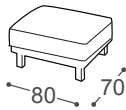

Arco

M - 605

High | 71
Seat high | 43
Seat depth | 71+16

12

22

202

32

302

80

190

195

196

Product description:

Wooden frame	Load-bearing parts made of dried beech, 18mm veneer, upholstered cardboard.
Seat surface	Foam combination density 30, feather-filled cushions, 100+300g thermodynamically processed cotton, felt, wave spring.
Backrest	Anatomically shaped foam density 30, 100g thermodynamically processed cotton.
Leg frame	Wooden legs and frame made of oak, oiled.
Function	Optional seat depth adjustment of 16 cm is available.
Cover material	Just as you can choose the composition of your upholstery suite, you can also select the cover material. There is a wide selection of fabrics and leathers available to you.