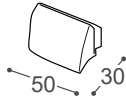

Arco

M - 605

High | 71
 Seat high | 43
 Seat depth | 71+16

12

22

202

32

302

80

190

195

196

Product description:

Wooden frame	Load-bearing parts made of dried beech, 18mm veneer, upholstered cardboard.
Seat surface	Foam combination density 30, feather-filled cushions, 100+300g thermodynamically processed cotton, felt, wave spring.
Backrest	Anatomically shaped foam density 30, 100g thermodynamically processed cotton.
Leg frame	Wooden legs and frame made of oak, oiled.
Function	Optional seat depth adjustment of 16 cm is available.
Cover material	Just as you can choose the composition of your upholstery suite, you can also select the cover material. There is a wide selection of fabrics and leathers available to you.