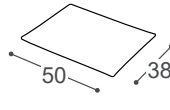

Arco

M - 605

High | 71
Seat high | 43
Seat depth | 71+16

12

22

202

32

302

80

190

195

196

Product description:

Wooden frame	Load-bearing parts made of dried beech, 18mm veneer, upholstered cardboard.
Seat surface	Foam combination density 30, feather-filled cushions, 100+300g thermodynamically processed cotton, felt, wave spring.
Backrest	Anatomically shaped foam density 30, 100g thermodynamically processed cotton.
Leg frame	Wooden legs and frame made of oak, oiled.
Function	Optional seat depth adjustment of 16 cm is available.
Cover material	Just as you can choose the composition of your upholstery suite, you can also select the cover material. There is a wide selection of fabrics and leathers available to you.