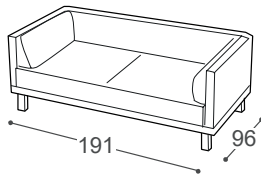

Arco

M - 605

High | 71
 Seat high | 43
 Seat depth | 71+16

12

22

202

32

302

80

190

195

196

Product description:

Wooden frame	Load-bearing parts made of dried beech, 18mm veneer, upholstered cardboard.
Seat surface	Foam combination density 30, feather-filled cushions, 100+300g thermodynamically processed cotton, felt, wave spring.
Backrest	Anatomically shaped foam density 30, 100g thermodynamically processed cotton.
Leg frame	Wooden legs and frame made of oak, oiled.
Function	Optional seat depth adjustment of 16 cm is available.
Cover material	Just as you can choose the composition of your upholstery suite, you can also select the cover material. There is a wide selection of fabrics and leathers available to you.