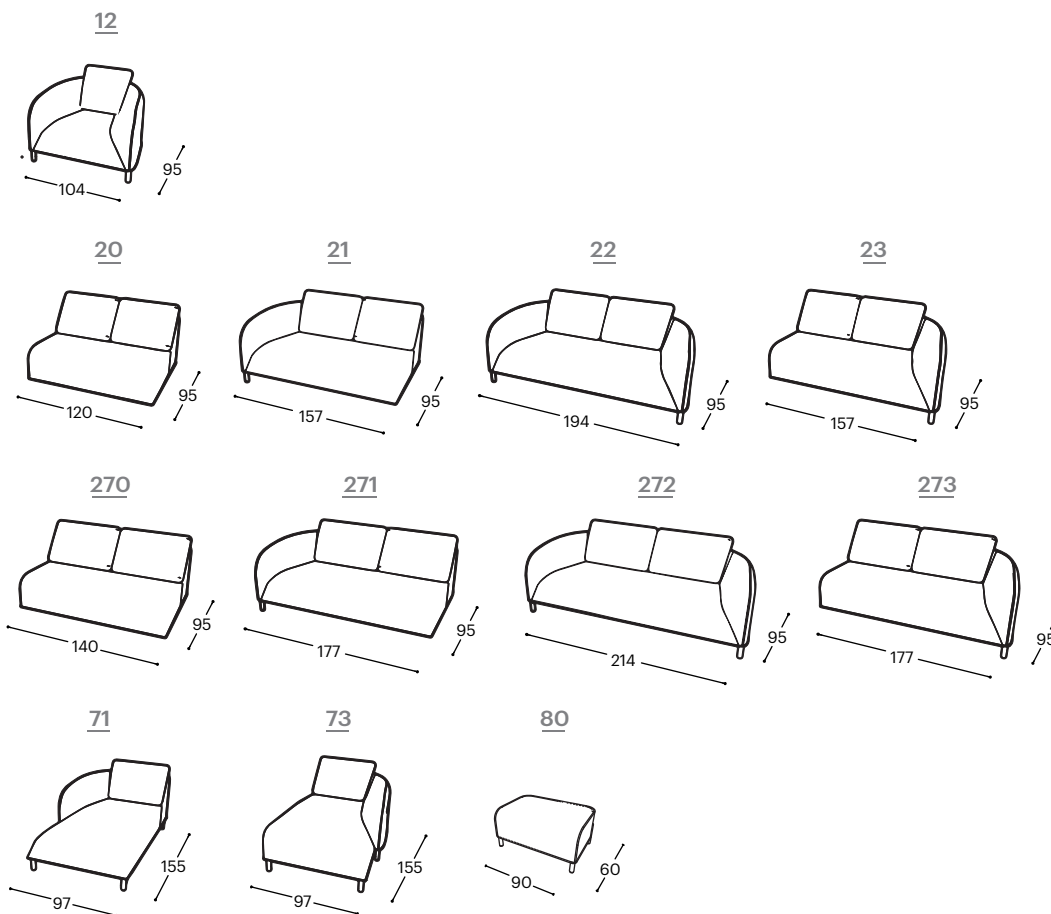

EXTRAFORM

Dolomia

M - 607

Dolomia is a sofa that amazes for its comfort and elegance, which are assured by relaxing paddings, soft touch materials and a unique design. Dolomia collection brings organic shapes to your home and office with a natural combination of colours for your modern spaces.

Dolomia

M - 607

High | 79
 Seat high | 44
 Seat depth | 48

Product description:

Wooden frame	Load-bearing parts made of dried beech, gray cardboard, 18mm plywood, MDF board.
Seat surface	Highly elastic HR foam, 200g thermodynamically processed cotton, elastic straps.
Backrest	Anatomically shaped highly elastic HR foam, 400g thermodynamically processed cotton.
Leg frame	Wooden feet made of oak, oiled. Alternatively, wooden feet made of beech, stained, and lacquered are possible in 6 different colors.
Function	No additional functional possibilities.
Cover material	There is a wide selection of fabrics and leathers available.