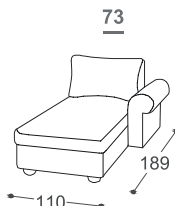

Fairy

M - 506

High | 93
 Seat high | 47
 Seat depth | 53

*Lattoflex ležaj

Dimensions>

251, 252, 253

> 140 x 198 x 12 cm

232

> 140 x 198 x 18 cm

351, 352, 353

> 160 x 198 x 12 cm

Product description:

Wooden frame

Load-bearing parts made of dried beech, 16mm chipboard, upholstered cardboard, 18mm veneer, raw hardboard 3mm.

Seat surface