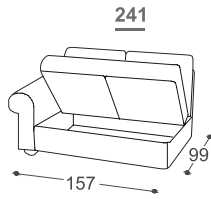

Fairy

M - 506

High | 93
 Seat high | 47
 Seat depth | 53

*Lattoflex ležaj

Dimensions>

251, 252, 253

> 140 x 198 x 12 cm

232

> 140 x 198 x 18 cm

351, 352, 353

> 160 x 198 x 12 cm

Product description:

Wooden frame

Load-bearing parts made of dried beech, 16mm chipboard, upholstered cardboard, 18mm veneer, raw hardboard 3mm.

Seat surface