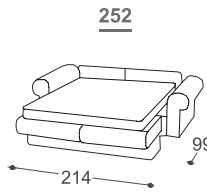

Fairy

M - 506

High | 93
 Seat high | 47
 Seat depth | 53

*Lattoflex ležaj

Dimensions>

251, 252, 253

> 140 x 198 x 12 cm

232

> 140 x 198 x 18 cm

351, 352, 353

> 160 x 198 x 12 cm

Product description:

Wooden frame

Load-bearing parts made of dried beech, 16mm chipboard, upholstered cardboard, 18mm veneer, raw hardboard 3mm.

Seat surface