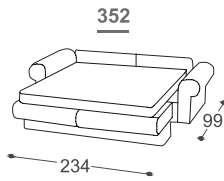

Fairy

M - 506

High | 93
 Seat high | 47
 Seat depth | 53

*Lattoflex ležaj

Dimensions>

251, 252, 253

> 140 x 198 x 12 cm

232

> 140 x 198 x 18 cm

351, 352, 353

> 160 x 198 x 12 cm

Product description:

Wooden frame

Load-bearing parts made of dried beech, 16mm chipboard, upholstered cardboard, 18mm veneer, raw hardboard 3mm.

Seat surface