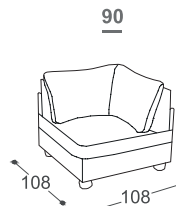

Fairy

M - 506

Fairy

This modular sofa with a sleeping mechanism can be turned into a bed with just one simple move. Soft lines follow the basic structure, and its unique character comes from changeable armrests.

Fairy

M - 506

High | 93
 Seat high | 47
 Seat depth | 53

*Lattoflex ležaj

Dimensions>

251, 252, 253

> 140 x 198 x 12 cm

232

> 140 x 198 x 18 cm

351, 352, 353

> 160 x 198 x 12 cm

Product description:

Wooden frame

Load-bearing parts made of dried beech, 16mm chipboard, upholstered cardboard, 18mm veneer, raw hardboard 3mm.

Seat surface