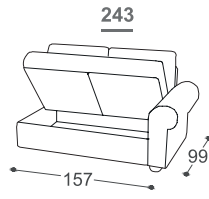

Fairy

M - 506

High | 93
 Seat high | 47
 Seat depth | 53

*Lattoflex ležaj

Dimensions>

251, 252, 253

> 140 x 198 x 12 cm

232

> 140 x 198 x 18 cm

351, 352, 353

> 160 x 198 x 12 cm

Product description:

Wooden frame

Load-bearing parts made of dried beech, 16mm chipboard, upholstered cardboard, 18mm veneer, raw hardboard 3mm.

Seat surface