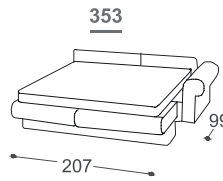

Fairy

M - 506

High | 93
 Seat high | 47
 Seat depth | 53

*Lattoflex ležaj

Dimensions>

251, 252, 253

> 140 x 198 x 12 cm

232

> 140 x 198 x 18 cm

351, 352, 353

> 160 x 198 x 12 cm

Product description:

Wooden frame

Load-bearing parts made of dried beech, 16mm chipboard, upholstered cardboard, 18mm veneer, raw hardboard 3mm.

Seat surface