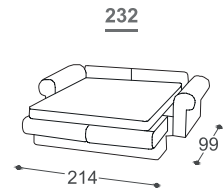

Fairy

M - 506

High | 93
 Seat high | 47
 Seat depth | 53

*Lattoflex ležaj

Dimensions>

251, 252, 253

> 140 x 198 x 12 cm

232

> 140 x 198 x 18 cm

351, 352, 353

> 160 x 198 x 12 cm

Product description:

Wooden frame

Load-bearing parts made of dried beech, 16mm chipboard, upholstered cardboard, 18mm veneer, raw hardboard 3mm.

Seat surface