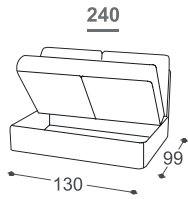

Fairy

M - 506

High | 93
 Seat high | 47
 Seat depth | 53

*Lattoflex ležaj

Dimensions>

251, 252, 253

> 140 x 198 x 12 cm

232

> 140 x 198 x 18 cm

351, 352, 353

> 160 x 198 x 12 cm

Product description:

Wooden frame

Load-bearing parts made of dried beech, 16mm chipboard, upholstered cardboard, 18mm veneer, raw hardboard 3mm.

Seat surface