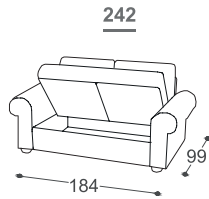

Fairy

M - 506

High | 93
 Seat high | 47
 Seat depth | 53

*Lattoflex ležaj

Dimensions>

251, 252, 253

> 140 x 198 x 12 cm

232

> 140 x 198 x 18 cm

351, 352, 353

> 160 x 198 x 12 cm

Product description:

Wooden frame

Load-bearing parts made of dried beech, 16mm chipboard, upholstered cardboard, 18mm veneer, raw hardboard 3mm.

Seat surface