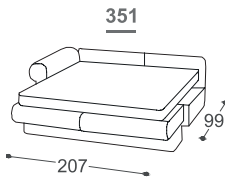

Fairy

M - 506

High | 93
 Seat high | 47
 Seat depth | 53

*Lattoflex ležaj

Dimensions>

251, 252, 253

> 140 x 198 x 12 cm

232

> 140 x 198 x 18 cm

351, 352, 353

> 160 x 198 x 12 cm

Product description:

Wooden frame

Load-bearing parts made of dried beech, 16mm chipboard, upholstered cardboard, 18mm veneer, raw hardboard 3mm.

Seat surface