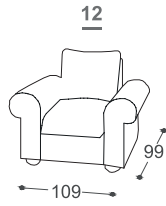

Fairy

M - 506

High | 93
 Seat high | 47
 Seat depth | 53

*Lattoflex ležaj

Dimensions>

251, 252, 253

> 140 x 198 x 12 cm

232

> 140 x 198 x 18 cm

351, 352, 353

> 160 x 198 x 12 cm

Product description:

Wooden frame

Load-bearing parts made of dried beech, 16mm chipboard, upholstered cardboard, 18mm veneer, raw hardboard 3mm.

Seat surface