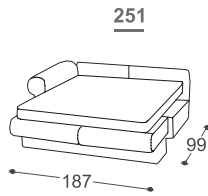

Fairy

M - 506

High | 93
 Seat high | 47
 Seat depth | 53

*Lattoflex ležaj

Dimensions>

251, 252, 253

> 140 x 198 x 12 cm

232

> 140 x 198 x 18 cm

351, 352, 353

> 160 x 198 x 12 cm

Product description:

Wooden frame

Load-bearing parts made of dried beech, 16mm chipboard, upholstered cardboard, 18mm veneer, raw hardboard 3mm.

Seat surface