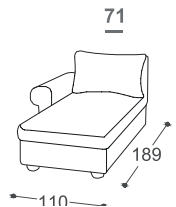

Fairy

M - 506

High | 93
 Seat high | 47
 Seat depth | 53

*Lattoflex ležaj

Dimensions>

251, 252, 253

> 140 x 198 x 12 cm

232

> 140 x 198 x 18 cm

351, 352, 353

> 160 x 198 x 12 cm

Product description:

Wooden frame

Load-bearing parts made of dried beech, 16mm chipboard, upholstered cardboard, 18mm veneer, raw hardboard 3mm.

Seat surface