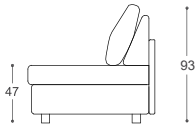

Fairy

M - 506

High | 93
 Seat high | 47
 Seat depth | 53

*Lattoflex ležaj

Dimensions>

251, 252, 253

> 140 x 198 x 12 cm

232

> 140 x 198 x 18 cm

351, 352, 353

> 160 x 198 x 12 cm

Product description:

Wooden frame

Load-bearing parts made of dried beech, 16mm chipboard, upholstered cardboard, 18mm veneer, raw hardboard 3mm.

Seat surface