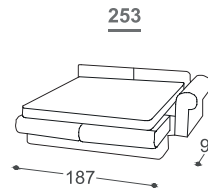

Fairy

M - 506

High | 93
 Seat high | 47
 Seat depth | 53

*Lattoflex ležaj

Dimensions>

251, 252, 253

> 140 x 198 x 12 cm

232

> 140 x 198 x 18 cm

351, 352, 353

> 160 x 198 x 12 cm

Product description:

Wooden frame

Load-bearing parts made of dried beech, 16mm chipboard, upholstered cardboard, 18mm veneer, raw hardboard 3mm.

Seat surface