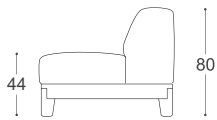

# Fjord

M - 732

High | 80  
 Seat high | 44  
 Seat depth | 60