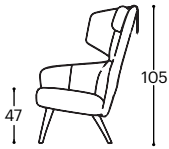

Hoyo

M - 122

Hoyo

The Hoyo armchair combines modern design, excellent quality, and supreme comfort. This elegant piece of furniture brings charm and elegance to your living or working area, providing the perfect place for peace and relaxation.

Hoyo

M - 122

Height | 105
 Seat high | 45
 Seat depth | 53

Leg options:

Wooden legs
L40

Metal legs
P20

Metal cross
R13

Metal
D09

Leg options:

Wooden legs
L42

Metal cross
P24

190

Product Description:

Wooden frame	Metal frame, 18mm veneer.
Seat surface	Tightly-fitting, cold-treated polyurethane foam.
Backrest	Tightly-fitting, cold-treated polyurethane foam.
Leg frame	Wooden legs, metal legs, metal cross, and metal plate.
Function	No additional functional possibilities.
Cover material	A wide selection of fabrics and leathers is available.