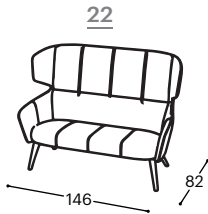

Hoyo

M - 122

Height | 105
 Seat high | 45
 Seat depth | 53

Leg options:

Wooden legs
L40

Metal legs
P20

Metal cross
R13

Metal
D09

Leg options:

Wooden legs
L42

Metal cross
P24

190

Product Description:

Wooden frame	Metal frame, 18mm veneer.
Seat surface	Tightly-fitting, cold-treated polyurethane foam.
Backrest	Tightly-fitting, cold-treated polyurethane foam.
Leg frame	Wooden legs, metal legs, metal cross, and metal plate.
Function	No additional functional possibilities.
Cover material	A wide selection of fabrics and leathers is available.