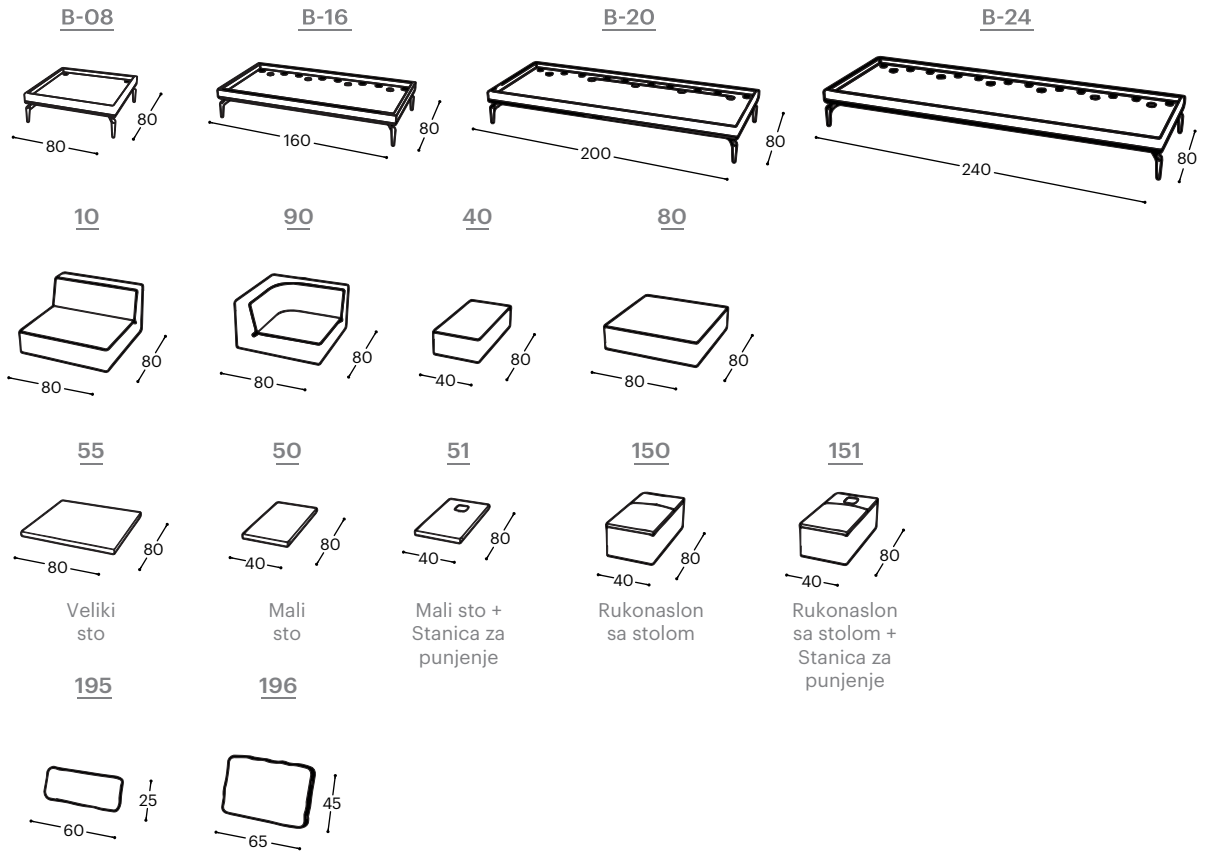

Infinity

M - 737

High | 71
Seat high | 43
Seat depth | 60

EvoLine- Qi- Punjač+
USB-punjač+Utičnica

Product description:

Wooden frame	Load-bearing parts made of dried beech, 18mm plywood, MDF board, upholstered cardboard.
Seat surface	Highly elastic HR foam, 100g thermodynamically processed cotton, elastic straps.
Backrest	Highly elastic HR foam, 100g thermodynamically processed cotton.
Leg frame	Black lacquered metal foot.
Function	No additional functional possibilities.
Cover material	There is a wide selection of fabrics and leather available.