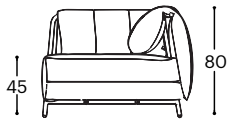

# Rondo

---

M - 520

**Rondo** sofa bed marries modern design with playful energy without compromising comfort. The voluminous cushioning held by a sleek base provides supportive comfort for both short and long rests. This is exactly what dreams are made of.

# Rondo

M - 520

High | 80  
Seat high | 45  
Seat depth | 61

252

152

## Product description:

Wooden frame	Metal frame, 18mm veneer, 10mm veneer.
Seat surface	Anatomically shaped foam density 30, 400g thermodynamically processed non-woven fabric, metal grid.
Backrest	Anatomically shaped foam density 22, 200g and 400g thermodynamically processed non-woven fabric.
Leg frame	Metal foot.
Function	No additional functional possibilities.
Cover material	There is a wide selection of fabrics and leathers available.