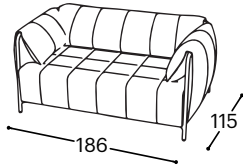

# Rondo

M - 520

High | 80  
Seat high | 45  
Seat depth | 61

252

152

## Product description:

Wooden frame	Metal frame, 18mm veneer, 10mm veneer.
Seat surface	Anatomically shaped foam density 30, 400g thermodynamically processed non-woven fabric, metal grid.
Backrest	Anatomically shaped foam density 22, 200g and 400g thermodynamically processed non-woven fabric.
Leg frame	Metal foot.
Function	No additional functional possibilities.
Cover material	There is a wide selection of fabrics and leathers available.