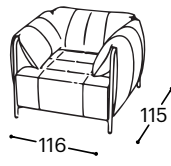

# Rondo

M - 520

High | 80  
Seat high | 45  
Seat depth | 61

252

152

## Product description:

Wooden frame	Metal frame, 18mm veneer, 10mm veneer.
Seat surface	Anatomically shaped foam density 30, 400g thermodynamically processed non-woven fabric, metal grid.
Backrest	Anatomically shaped foam density 22, 200g and 400g thermodynamically processed non-woven fabric.
Leg frame	Metal foot.
Function	No additional functional possibilities.
Cover material	There is a wide selection of fabrics and leathers available.