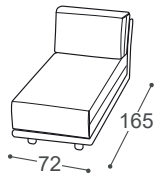

Stage

M - 733

High | 88
Seat high | 46
Seat depth | 63

20

21

22

23

90

70

71

73

80

150

195

Product description:

Wooden frame	Load-bearing parts made of dried beech, 18mm veneer, upholstered cardboard.
Seat surface	Highly elastic HR foam, 500g thermodynamically processed cotton, felt, wave spring.
Backrest	Anatomically shaped foam density 25, 300g thermodynamically processed cotton. Foam density 30, 300g thermodynamically processed cotton.
Leg frame	Wooden feet made of beech, stained and lacquered, possible in 6 different colors.
Function	No additional functional possibilities.
Cover material	Just like you can choose the composition of your upholstery set, you can also choose the material. There is a wide selection of fabrics and leather available.