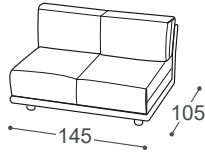

# Stage

M - 733

High | 88  
 Seat high | 46  
 Seat depth | 63

20

21

22

23

90