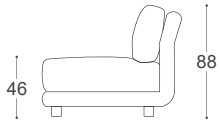

# Stage

M - 733

High | 88  
 Seat high | 46  
 Seat depth | 63

20

21

22

23

90