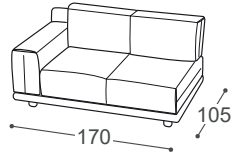

# Stage

M - 733

High | 88  
 Seat high | 46  
 Seat depth | 63

20

21

22

23

90