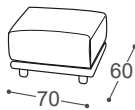

# Stage

M - 733

High | 88  
 Seat high | 46  
 Seat depth | 63

20

21

22

23

90

70

71

73

80

150

195