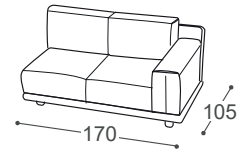

# Stage

M - 733

High | 88  
 Seat high | 46  
 Seat depth | 63

20

21

22

23

90