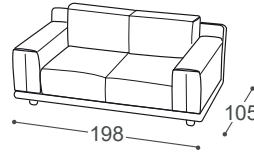

# Stage

M - 733

High | 88  
 Seat high | 46  
 Seat depth | 63

20

21

22

23

90