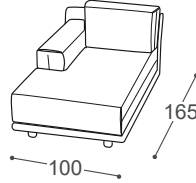

Stage

M - 733

High | 88
Seat high | 46
Seat depth | 63

20

21

22

23

90

70

71

73

80

150

195

Product description:

Wooden frame	Load-bearing parts made of dried beech, 18mm veneer, upholstered cardboard.
Seat surface	Highly elastic HR foam, 500g thermodynamically processed cotton, felt, wave spring.
Backrest	Anatomically shaped foam density 25, 300g thermodynamically processed cotton. Foam density 30, 300g thermodynamically processed cotton.
Leg frame	Wooden feet made of beech, stained and lacquered, possible in 6 different colors.
Function	No additional functional possibilities.
Cover material	Just like you can choose the composition of your upholstery set, you can also choose the material. There is a wide selection of fabrics and leather available.