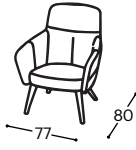

Syro

M - 124

Syro

The Syro armchair stands out with its minimalist design, successfully combining functionality and aesthetic expression. Made from high-quality materials, this armchair guarantees durability and exceptional comfort. Its subtle lines and refined design contribute to creating a pleasant atmosphere in any space.

Syro

M - 124

High | 88
Seat high | 46
Seat depth | 52

12

Optional legs:

Wooden leg
L40

Metal leg
P20

Metal leg-cross
R13

Metal leg-plate
D09

Product description:

Wooden frame	Metal frame, 18mm veneer.
Seat surface	Tightly-fitting, cold-treated polyurethane foam.
Backrest	Tightly-fitting, cold-treated polyurethane foam.
Leg frame	Wooden legs, metal legs, metal cross, and metal plate.
Function	No additional functional possibilities.
Cover material	There is a wide selection of fabrics and leathers available.