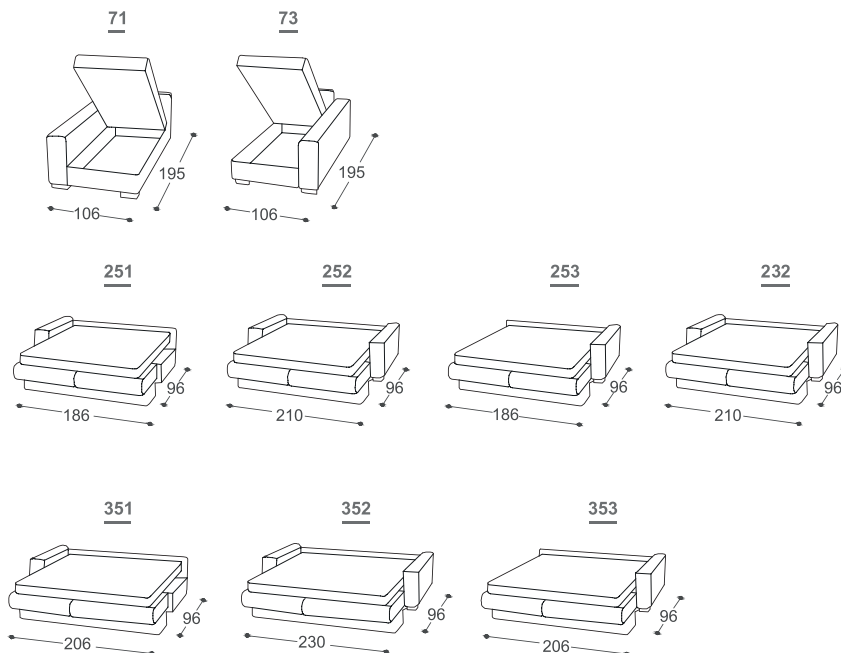

# Viva

M - 500

High | 76/94  
 Seat high | 46  
 Seat depth | 60

\*Lattoflex ležaj

Dimensions:

251, 252, 253

> 140 x 198 x 12 cm

232

> 140 x 198 x 18 cm

351, 352, 353

> 160 x 198 x 12 cm

## Product description:

<b>Wooden frame</b>	Load-bearing parts made of dried beech, 16mm chipboard, upholstered cardboard, 18mm veneer, raw hardboard 3mm.
<b>Seat surface</b>	Combination of hard foam and highly elastic HR foam, 300g thermodynamically processed cotton, 500g felt, wave spring.
<b>Backrest</b>	Anatomically shaped, highly elastic foam, rubber straps, adjustable headrest.
<b>Leg frame</b>	Wooden foot frame made of beech, stained and lacquered. 6 colors are available.
<b>Function</b>	The two- and three-seaters can be unfolded into a bed upon request.
<b>Cover material</b>	Just as you can choose your suite, you also choose the material.