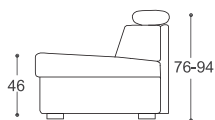

# Viva

---

M - 500

**Viva** is a furniture suite with a sleeping mechanism; it has a flexible geometric backrest, comfortable for both sitting and lying. This sofa has a hidden storage box and it can be turned into bed with just one simple move.

# Viva

M - 500

High | 76/94  
 Seat high | 46  
 Seat depth | 60

\*Lattoflex ležaj

Dimensions:

251, 252, 253

> 140 x 198 x 12 cm

232

> 140 x 198 x 18 cm

351, 352, 353

> 160 x 198 x 12 cm