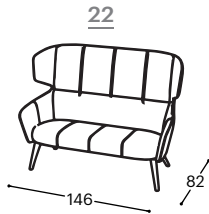

Wooden legs
L42