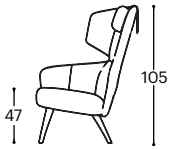

# Hoyo

---

M - 122

# Hoyo

The Hoyo armchair combines modern design, excellent quality, and supreme comfort. This elegant piece of furniture brings charm and elegance to your living or working area, providing the perfect place for peace and relaxation.

# Hoyo

M - 122

Height | 105  
 Seat high | 45  
 Seat depth | 53

Leg options:

Wooden legs  
L40

Metal legs  
P20

Metal cross  
R13

Metal  
D09