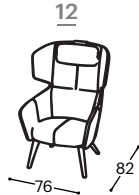

# Hoyo

The Hoyo armchair combines modern design, excellent quality, and supreme comfort. This elegant piece of furniture brings charm and elegance to your living or working area, providing the perfect place for peace and relaxation.

# Hoyo

M - 122

Height | 105  
 Seat high | 45  
 Seat depth | 53

Leg options:

Wooden legs  
L40

Metal legs  
P20

Metal cross  
R13

Metal  
D09