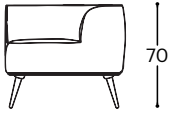

Quarta

M - 113

Quarta has a soft and deep seat nested in luxurious cushioning. Designed with clean lines it offers a place within any space that almost feels like a shelter. Simply lean back and enjoy.

Quarta

M - 113

High | 70
Seat high | 46
Seat depth | 51

12

Product description:

Wooden frame	Load-bearing parts made of dried beech, 18mm plywood, gray cardboard.
Seat surface	Highly elastic HR foam, 100g thermodynamically processed non-woven fabric, elastic straps.
Backrest	Highly elastic HR foam, 100g thermodynamically processed non-woven fabric.
Leg frame	Wooden feet made of oak, oiled. Alternatively, wooden feet made of beech, stained and lacquered, are available in 6 different colors.
Function	No additional functional possibilities.
Cover material	There is a wide selection of fabrics and leathers available.