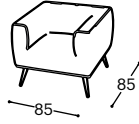

Quarta

M - 113

Quarta has a soft and deep seat nested in luxurious cushioning. Designed with clean lines it offers a place within any space that almost feels like a shelter. Simply lean back and enjoy.

Quarta

M - 113

High | 70
Seat high | 46
Seat depth | 51

12

Product description:

Wooden frame	Load-bearing parts made of dried beech, 18mm plywood, gray cardboard.
Seat surface	Highly elastic HR foam, 100g thermodynamically processed non-woven fabric, elastic straps.
Backrest	Highly elastic HR foam, 100g thermodynamically processed non-woven fabric.
Leg frame	Wooden feet made of oak, oiled. Alternatively, wooden feet made of beech, stained and lacquered, are available in 6 different colors.
Function	No additional functional possibilities.
Cover material	There is a wide selection of fabrics and leathers available.