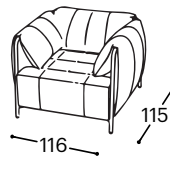

Rondo

M - 520

Heigh | 80
Seat heigh | 45
Seat depth | 61

252

152

Product description:

Wooden frame	Metal frame, 18mm veneer, 10mm veneer.
Seat surface	Anatomically shaped foam density 30, 400g thermodynamically processed non-woven fabric, metal grid.
Backrest	Anatomically shaped foam density 22, 200g and 400g thermodynamically processed non-woven fabric.
Leg frame	Metal legs.
Function	No additional functional possibilities.
Cover material	There is a wide selection of fabrics and leathers available.