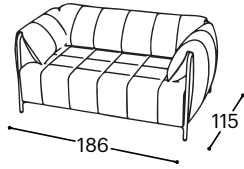

Rondo

M - 520

Heigh | 80
Seat heigh | 45
Seat depth | 61

252

152

Product description:

Wooden frame	Metal frame, 18mm veneer, 10mm veneer.
Seat surface	Anatomically shaped foam density 30, 400g thermodynamically processed non-woven fabric, metal grid.
Backrest	Anatomically shaped foam density 22, 200g and 400g thermodynamically processed non-woven fabric.
Leg frame	Metal legs.
Function	No additional functional possibilities.
Cover material	There is a wide selection of fabrics and leathers available.