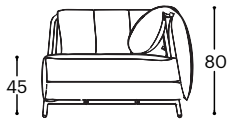

Rondo

M - 520

Rondo

The Rondo sleeper sofa embodies a modern and fresh design. With a striking metal frame, it envelops an invitingly cushioned interior. This unique interplay between the metal frame and the cozy upholstery gives the Rondo sleeper sofa its special charm. It harmoniously fits into modern living spaces and provides a stylish and practical solution, serving as a sofa during the day and transforming into a comfortable bed at night.

Rondo

M - 520

Heigh | 80
Seat heigh | 45
Seat depth | 61

252

152

Product description:

Wooden frame	Metal frame, 18mm veneer, 10mm veneer.
Seat surface	Anatomically shaped foam density 30, 400g thermodynamically processed non-woven fabric, metal grid.
Backrest	Anatomically shaped foam density 22, 200g and 400g thermodynamically processed non-woven fabric.
Leg frame	Metal legs.
Function	No additional functional possibilities.
Cover material	There is a wide selection of fabrics and leathers available.