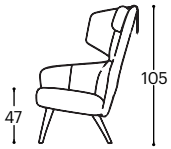

Vigo

M - 123

Vigo

Vigo combines modern design, highest quality, and exceptional comfort. This lounge chair effortlessly adapts to various decorative styles and seamlessly fits into any environment, adding charm and sophistication to the space.

Vigo

M - 123

High | 105
 Seat high | 45
 Seat depth | 53

Leg options:

Wooden legs
L40

Metal legs
P20

Metal leg cross
R13

Metal leg
D09

Leg options:

Wooden leg
L42

Metal leg
P24

190

Product description:

Wooden frame	Metal frame, 18mm veneer.
Seat surface	Tightly-fitting, cold-treated polyurethane foam.
Backrest	Tightly-fitting, cold-treated polyurethane foam.
Leg frame	Wooden legs, metal legs, metal cross, and metal plate.
Function	No additional functional possibilities.
Cover material	There is a wide selection of fabrics and leathers available.