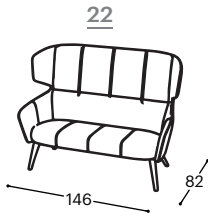

Vigo

M - 123

High | 105
 Seat high | 45
 Seat depth | 53

Leg options:

Wooden legs
L40

Metal legs
P20

Metal leg cross
R13

Metal leg
D09

Leg options:

Wooden leg
L42

Metal leg
P24

190

Product description:

Wooden frame	Metal frame, 18mm veneer.
Seat surface	Tightly-fitting, cold-treated polyurethane foam.
Backrest	Tightly-fitting, cold-treated polyurethane foam.
Leg frame	Wooden legs, metal legs, metal cross, and metal plate.
Function	No additional functional possibilities.
Cover material	There is a wide selection of fabrics and leathers available.