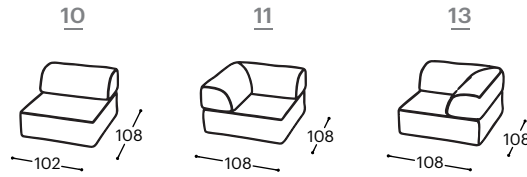

Brela

M - 621

Brela is a highly charismatic sofa that will breathe life into your living room. With its sophisticated design and luxurious details, "Brela" is a true attraction in your space. Its spacious and comfortable seats provide an exceptional ambiance for your family and guests.

Brela

M - 621

Height | 75
Seating height | 42
Seat depth | 61

Description of built-in material:

Wooden frame	Load-bearing parts made of dried beech, 16mm chipboard, upholstered cardboard, 18mm veneer, 3mm raw hardboard.
Seat	Highly elastic HR foam, feather-filled cushions, 100g thermally processed cotton, wave springs.
Backrest	Anatomically processed foam RG 22, feather-filled cushions, 200g thermally processed cotton.
Legs	Wooden legs made of stained and lacquered beech. Choice of 6 colors.
Sleeping function	Fixed set.
Materials	A wide selection of fabrics and leather is available.