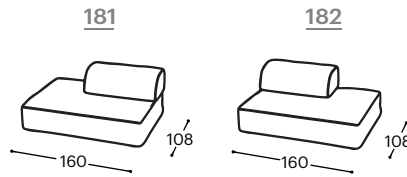

Brela

M - 621

Brela is a highly charismatic sofa that will breathe life into your living room. With its sophisticated design and luxurious details, "Brela" is a true attraction in your space. Its spacious and comfortable seats provide an exceptional ambiance for your family and guests.

Brela

M - 621

Height | 75
Seating height | 42
Seat depth | 61

Description of built-in material:

Wooden frame	Load-bearing parts made of dried beech, 16mm chipboard, upholstered cardboard, 18mm veneer, 3mm raw hardboard.
Seat	Highly elastic HR foam, feather-filled cushions, 100g thermally processed cotton, wave springs.
Backrest	Anatomically processed foam RG 22, feather-filled cushions, 200g thermally processed cotton.
Legs	Wooden legs made of stained and lacquered beech. Choice of 6 colors.
Sleeping function	Fixed set.
Materials	A wide selection of fabrics and leather is available.