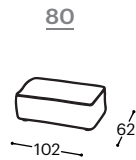

Brela

M - 621

Height | 75
Seating height | 42
Seat depth | 61

Description of built-in material:

Wooden frame	Load-bearing parts made of dried beech, 16mm chipboard, upholstered cardboard, 18mm veneer, 3mm raw hardboard.
Seat	Highly elastic HR foam, feather-filled cushions, 100g thermally processed cotton, wave springs.
Backrest	Anatomically processed foam RG 22, feather-filled cushions, 200g thermally processed cotton.
Legs	Wooden legs made of stained and lacquered beech. Choice of 6 colors.
Sleeping function	Fixed set.
Materials	A wide selection of fabrics and leather is available.