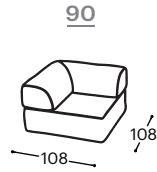

Brela

M - 621

Brela is a highly charismatic sofa that will breathe life into your living room. With its sophisticated design and luxurious details, "Brela" is a true attraction in your space. Its spacious and comfortable seats provide an exceptional ambiance for your family and guests.

Brela

M - 621

Height | 75
Seating height | 42
Seat depth | 61

Description of built-in material:

Wooden frame	Load-bearing parts made of dried beech, 16mm chipboard, upholstered cardboard, 18mm veneer, 3mm raw hardboard.
Seat	Highly elastic HR foam, feather-filled cushions, 100g thermally processed cotton, wave springs.
Backrest	Anatomically processed foam RG 22, feather-filled cushions, 200g thermally processed cotton.
Legs	Wooden legs made of stained and lacquered beech. Choice of 6 colors.
Sleeping function	Fixed set.
Materials	A wide selection of fabrics and leather is available.