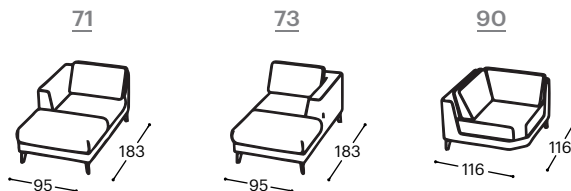

Lumea

M - 432

Lumea is comfortable modular furniture that stands out with its classic and elegant design. This sofa distinguishes itself with its simple aesthetic that is timeless, providing you with a durable furniture piece for your home.

Lumea

M - 432

Height | 83
Seat height | 46
Seat depth | 54

Description of used raw materials:

Wooden frame Supporting structure made of dried beech wood, cardboard, 18 mm thick plywood.

Seating High-elasticity HR foam, 200 g of thermal bonded felt, elastic webbing.