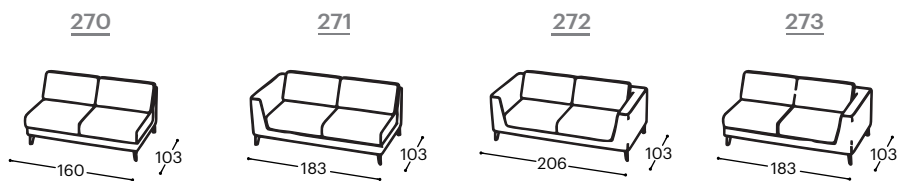

Lumea

M - 432

Lumea is comfortable modular furniture that stands out with its classic and elegant design. This sofa distinguishes itself with its simple aesthetic that is timeless, providing you with a durable furniture piece for your home.

Lumea

M - 432

Height | 83
Seat height | 46
Seat depth | 54

Description of used raw materials:

Wooden frame Supporting structure made of dried beech wood, cardboard, 18 mm thick plywood.

Seating High-elasticity HR foam, 200 g of thermal bonded felt, elastic webbing.