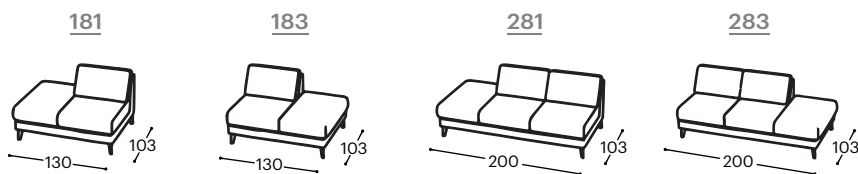

Lumea

M - 432

Lumea is comfortable modular furniture that stands out with its classic and elegant design. This sofa distinguishes itself with its simple aesthetic that is timeless, providing you with a durable furniture piece for your home.

Lumea

M - 432

Height | 83
Seat height | 46
Seat depth | 54

Description of used raw materials:

Wooden frame Supporting structure made of dried beech wood, cardboard, 18 mm thick plywood.

Seating High-elasticity HR foam, 200 g of thermal bonded felt, elastic webbing.