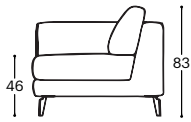

Lumea

M - 432

Lumea is comfortable modular furniture that stands out with its classic and elegant design. This sofa distinguishes itself with its simple aesthetic that is timeless, providing you with a durable furniture piece for your home.

Lumea

M - 432

Height | 83
Seat height | 46
Seat depth | 54

Description of used raw materials:

Wooden frame Supporting structure made of dried beech wood, cardboard, 18 mm thick plywood.

Seating High-elasticity HR foam, 200 g of thermal bonded felt, elastic webbing.