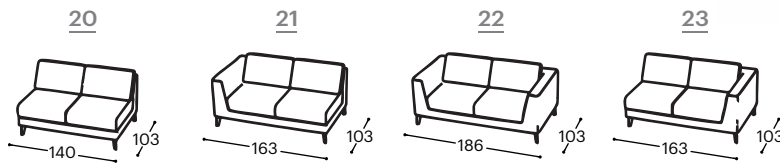

Lumea

M - 432

Lumea is comfortable modular furniture that stands out with its classic and elegant design. This sofa distinguishes itself with its simple aesthetic that is timeless, providing you with a durable furniture piece for your home.

Lumea

M - 432

Height | 83
Seat height | 46
Seat depth | 54

Description of used raw materials:

Wooden frame Supporting structure made of dried beech wood, cardboard, 18 mm thick plywood.

Seating High-elasticity HR foam, 200 g of thermal bonded felt, elastic webbing.