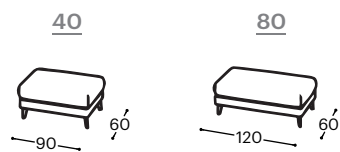

Lumea

M - 432

Height | 83
Seat height | 46
Seat depth | 54

Description of used raw materials:

Wooden frame Supporting structure made of dried beech wood, cardboard, 18 mm thick plywood.

Seating High-elasticity HR foam, 200 g of thermal bonded felt, elastic webbing.