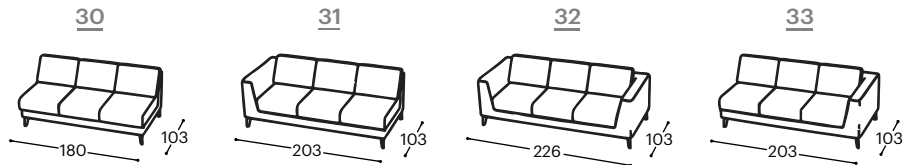

Lumea

M - 432

Lumea is comfortable modular furniture that stands out with its classic and elegant design. This sofa distinguishes itself with its simple aesthetic that is timeless, providing you with a durable furniture piece for your home.

Lumea

M - 432

Height | 83
Seat height | 46
Seat depth | 54

Description of used raw materials:

Wooden frame Supporting structure made of dried beech wood, cardboard, 18 mm thick plywood.

Seating High-elasticity HR foam, 200 g of thermal bonded felt, elastic webbing.