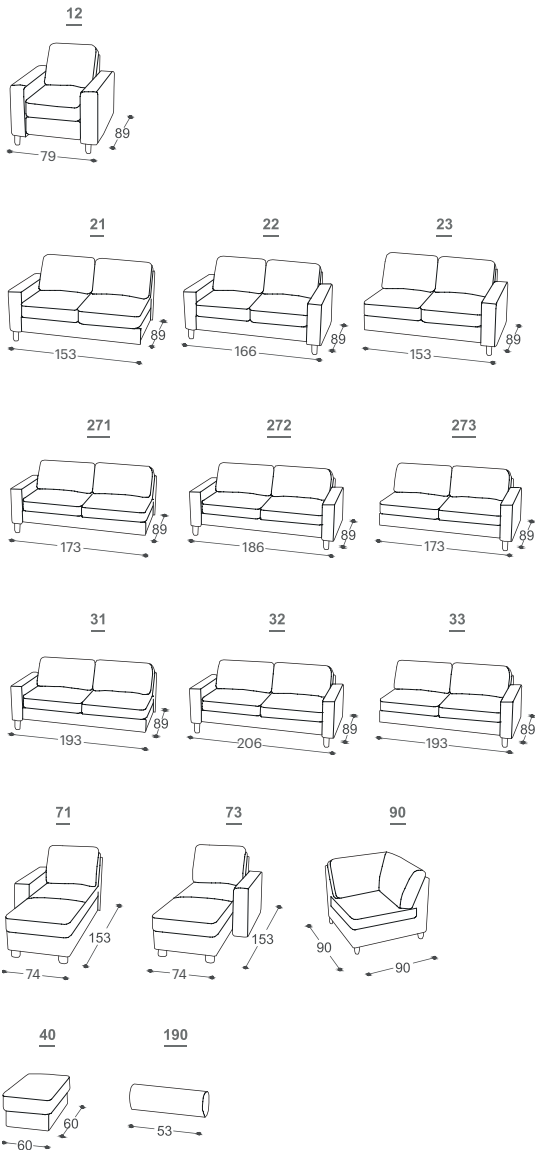

# Tobacco

This linear sitting suite is a picture of the ideal stylish two-seater /three-seater sofa. It is characterized by excellently manufactured details, such as double stitches, slim and elegant legs and comfortable cushions, which are particularly emphasized if made of quality leather.

# Tobacco

M - 401

High | 84  
 Seat high | 44  
 Seat depth | 51

## Product description:

- Wooden frame** Load-bearing parts made of dried beech, 16mm particle board, upholstered cardboard.
- Seat surface** Combination of firm sponge and high-elasticity HR foam, 300g thermally processed batting, 500g felt, and wave springs.
- Backrest** Anatomically shaped, highly elastic sponge, rubber straps.
- Leg frame** Wooden foot frame made of beech wood, stained and lacquered. Available in 6 colors.
- Function** No further functional possibilities.
- Cover material** Just like you can choose your sofa set, you can also choose the material. A wide selection of imported fabrics and genuine leather is available.