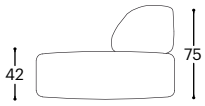

Cloe

M - 150

Height | 130
Seat height | 46
Seat depth | 54

Description of used raw materials

Wooden frame	Metal frame, 18 mm thick plywood.
Seating	Non-deformable cold-cure moulded polyurethane foam.
Backrest	Non-deformable cold-cure moulded polyurethane foam.
Legs	Wooden leg.
Feature	---
Cover materials	Wide range of fabrics and leather hides are available.