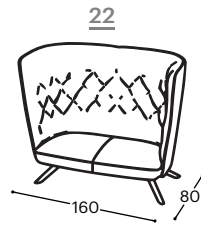

Cloe

M - 150

The Cloe sofa will bring a touch of extravagance and luxury to your living space. It has been crafted with special attention to detail, so every centimeter radiates exceptional craftsmanship. The plush backrests of the Cloe sofa provide perfect support, making it an ideal choice for both informal and business conversations.

Cloe

M - 150

Height | 130
Seat height | 46
Seat depth | 54

Description of used raw materials

Wooden frame	Metal frame, 18 mm thick plywood.
Seating	Non-deformable cold-cure moulded polyurethane foam.
Backrest	Non-deformable cold-cure moulded polyurethane foam.
Legs	Wooden leg.
Feature	---
Cover materials	Wide range of fabrics and leather hides are available.