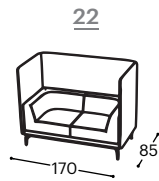

Height | 133
 Seat height | 43
 Seat depth | 60

Infinity acoustic

M - 738

EvoLine- Qi- Charger+
 USB-Charger+Power socket

Armrest with
 table

Armrest with table +
 Charging station

Description of used raw materials: