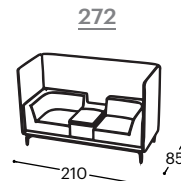

Height | 133
 Seat height | 43
 Seat depth | 60

Infinity acoustic

M - 738

EvoLine- Qi- Charger+
 USB-Charger+Power socket

Armrest with
 table

Armrest with table +
 Charging station

Description of used raw materials: