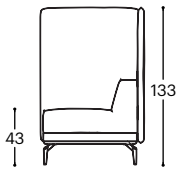

EXTRAFORM

Infinity acoustic

M - 738

Infinity acoustic

offers a subtle blend of classic and contemporary style, making it an exceptional choice for your business space. This elegant piece of furniture stands out with carefully balanced proportions and provides top-notch comfort, creating an inspiring environment for productive meetings and constructive conversations.

Height | 133
 Seat height | 43
 Seat depth | 60

Infinity acoustic

M - 738

EvoLine- Qi- Charger+
 USB-Charger+Power socket

Armrest with
 table

Armrest with table +
 Charging station

Description of used raw materials: