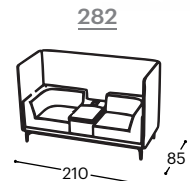

Height | 133
 Seat height | 43
 Seat depth | 60

Infinity acoustic

M - 738

EvoLine- Qi- Charger+
 USB-Charger+Power socket

Armrest with
 table

Armrest with table +
 Charging station

Description of used raw materials: