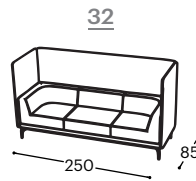

EXTRAFORM

Infinity acoustic

M - 738

Infinity acoustic

offers a subtle blend of classic and contemporary style, making it an exceptional choice for your business space. This elegant piece of furniture stands out with carefully balanced proportions and provides top-notch comfort, creating an inspiring environment for productive meetings and constructive conversations.

Height | 133
 Seat height | 43
 Seat depth | 60

Infinity acoustic

M - 738

EvoLine- Qi- Charger+
 USB-Charger+Power socket

Armrest with
 table

Armrest with table +
 Charging station

Description of used raw materials: