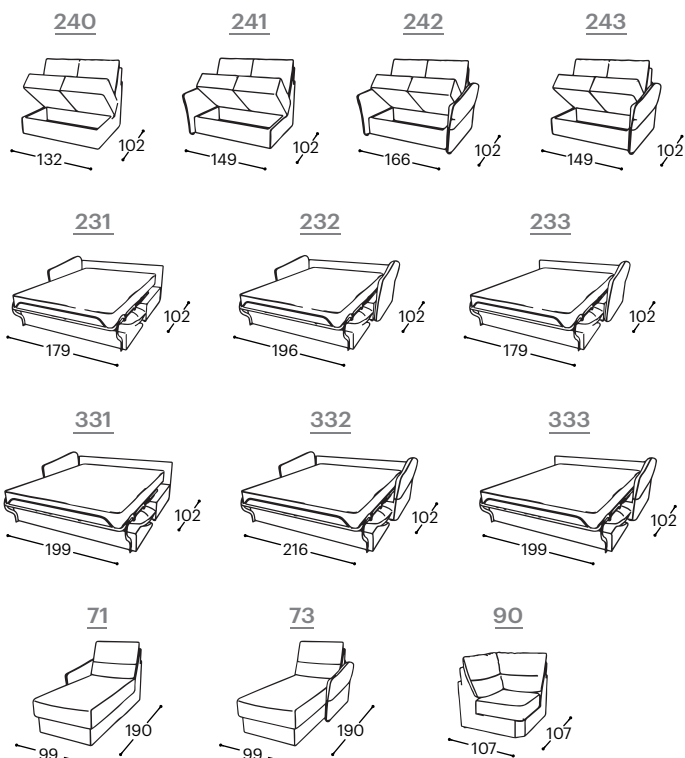

Calla

M - 510

Height | 109
 Seat height | 52
 Seat depth | 53

* Lattoflex bed

Sleeping area
 231, 232, 233
 >140 x 198 cm
 331, 332, 333
 >160 x 198 cm

Description of used raw materials:

Wooden frame	Supporting structure made of dried beech wood, 16mm thick chipboard, 18 mm thick plywood, 3 mm thick hardboard.
Seating	High-elasticity hybrid foam, 200 g of thermal bonded felt, 500 g of flies, coil springs.
Backrest	Ergonomic foam RG 30, 200 g of thermal bonded felt.
Armrests	Foam RG 30, 200 g of thermal bonded felt.
Legs	Legs made of beechwood, stained and varnished. Available in six colours.
Feature	Pull-out bed is an option for two-seat and three-seat sofas.
Textiles	In addition to having multiple choices when it comes to the sofa's components, you can also chose the covering from our wide range of imported fabrics and hides.